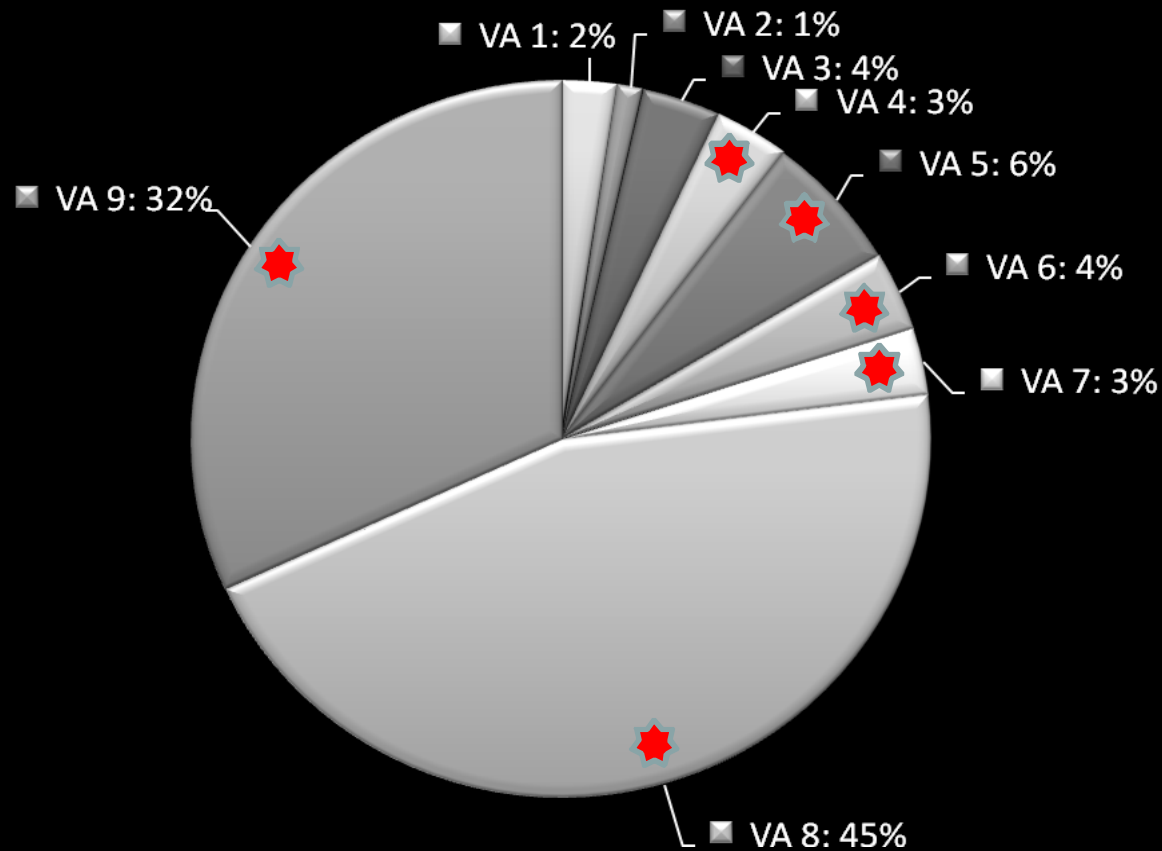

Contrast & Visual Ability

Grundy E, et al 1999, Douglas, G., et al 2006, Dalke et al 2008

UK Gross Figures for 16+

Cromocon specification meets the needs of 93% registered VIPs
V4 "Can see a friend if close" to V9

cromocon®